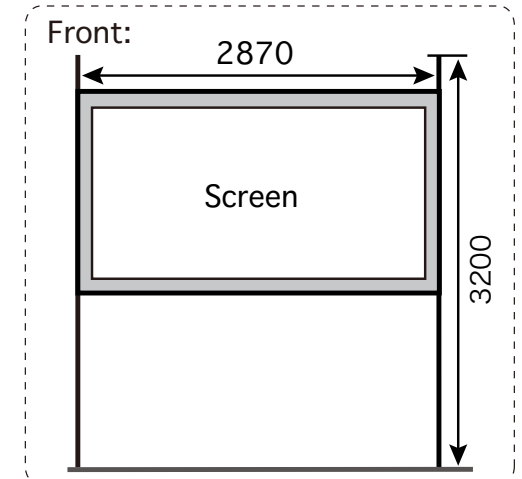

TECHNICAL INFORMATIONS:

Stage Size:

Width 7m x Depth 7m x High 3.5m

Duration:

60 min.

Preparation:

4 hour (dependent on the condition)

Break down: 1 hour (dependent on the condition)

Audience Capacity:

Approx. 300 (dependent upon the venue)

+8 years old

Premier:

8th International Shadow Theater Festival
- Germany, 2009

Requirement

Lighting and sound equipment

Foot stool x 2

Projector Stand

Shadow Play Theatre KAKASHI-ZA

4820-1 Minamiyamata-cho

Tsuzuki-ku, Yokohama

224-0026, Japan

Tel: +81-45-592-8111

Fax: +81-45-592-8458

E-mail: imfo@kakashiza.co.jp

Web: <http://www.kakashiza.co.jp>