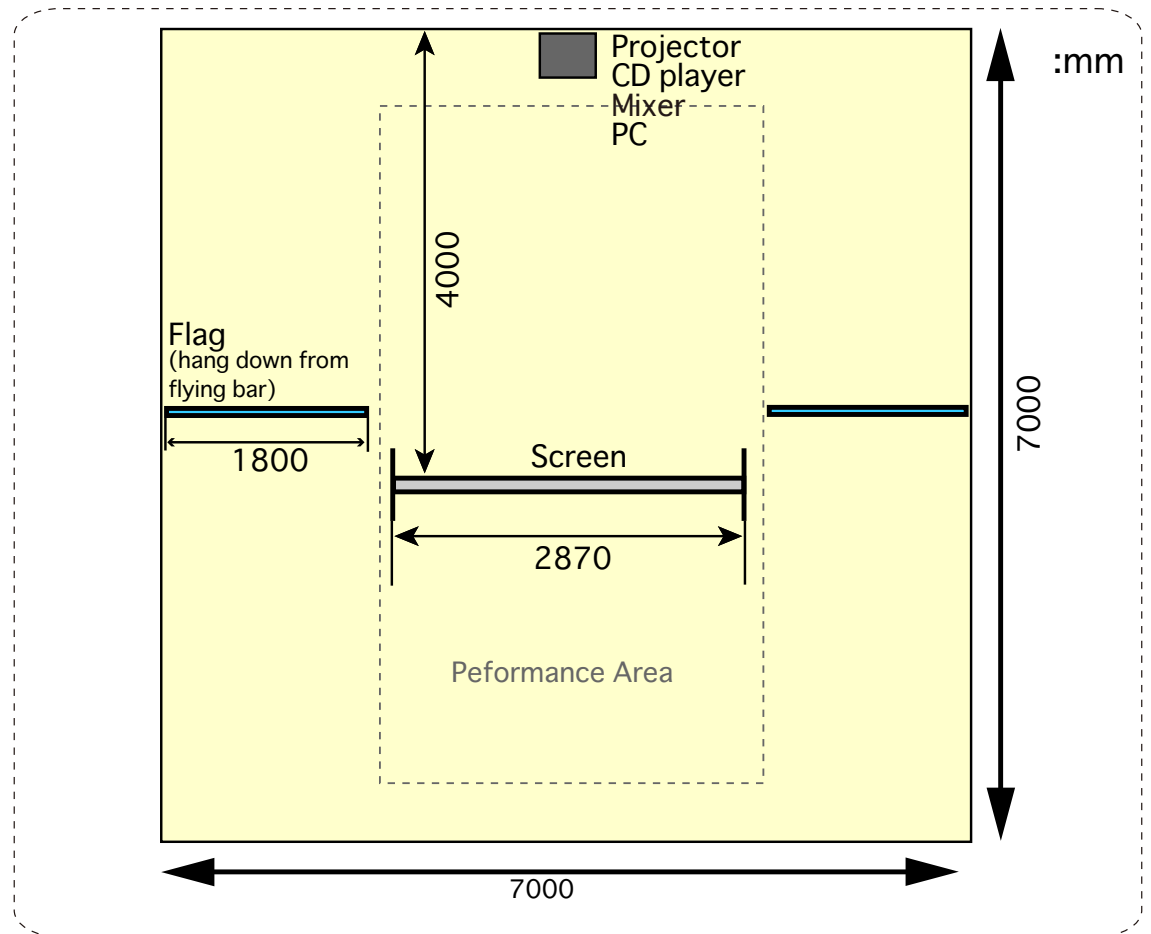

TECHNICAL INFORMATIONS:

Stage Size:

Width 7m x Depth 7m x High 3.5m

Duration:

60 min.

Preparation:

4 hour (dependent on the condition)

Break down: 1 hour (dependent on the condition)

Audience Capacity:

Approx. 300 (dependent upon the venue)

+8 years old

Premier:

8th International Shadow Theater Festival
- Germany, 2009

Requirement

Lighting and sound equipment

Foot stool x 2

Projector Stand

Shadow Play Theatre KAKASHI-ZA

4820-1 Minamiyamata-cho

Tsuzuki-ku, Yokohama

224-0026, Japan

Tel: +81-45-592-8111

Fax: +81-45-592-8458

E-mail: imfo@kakashiza.co.jp

Web: <http://www.kakashiza.co.jp>