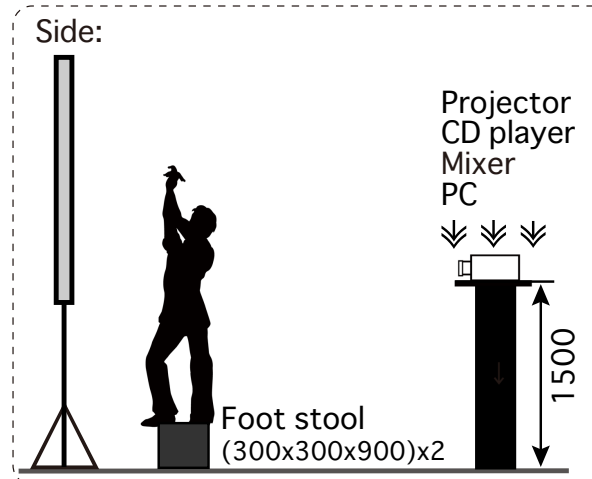

TECHNICAL INFORMATIONS:

Stage Size:

Width 7m x Depth 7m x High 3.5m

Duration:

60 min.

Preparation:

4 hour (dependent on the condition)

Break down: 1 hour (dependent on the condition)

Audience Capacity:

Approx. 300 (dependent upon the venue)

+8 years old

Premier:

8th International Shadow Theater Festival
- Germany, 2009

Requirement

Lighting and sound equipment

Foot stool x 2

Projector Stand

Shadow Play Theatre KAKASHI-ZA

4820-1 Minamiyamata-cho

Tsuzuki-ku, Yokohama

224-0026, Japan

Tel: +81-45-592-8111

Fax: +81-45-592-8458

E-mail: imfo@kakashiza.co.jp

Web: <http://www.kakashiza.co.jp>